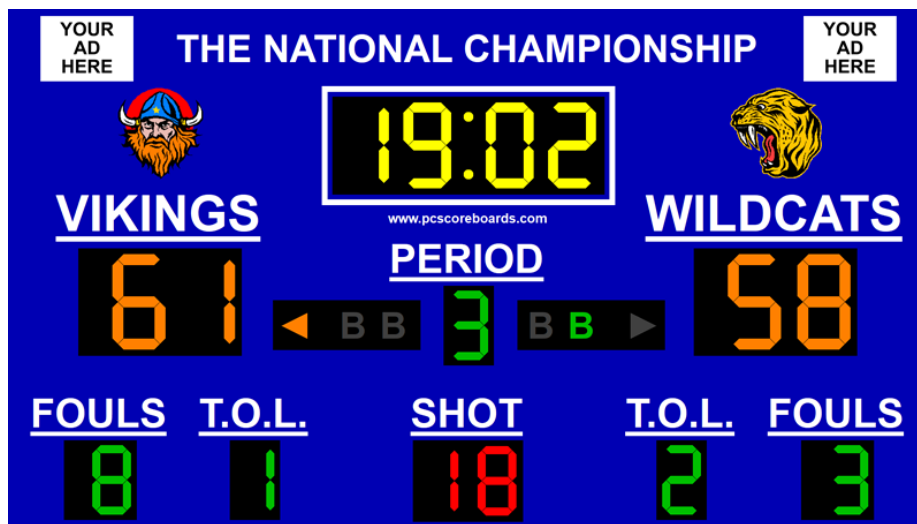

Excellence | Service | Leadership and Good Governance | Innovation | Social Responsibility | Integrity | Professionalism | Spirituality

2. Scoreboard with Goal Timer

4x8 Ft. Basketball Scoreboard and Timer with LED Digital Display of Electronic Team Names and Intelligent features.